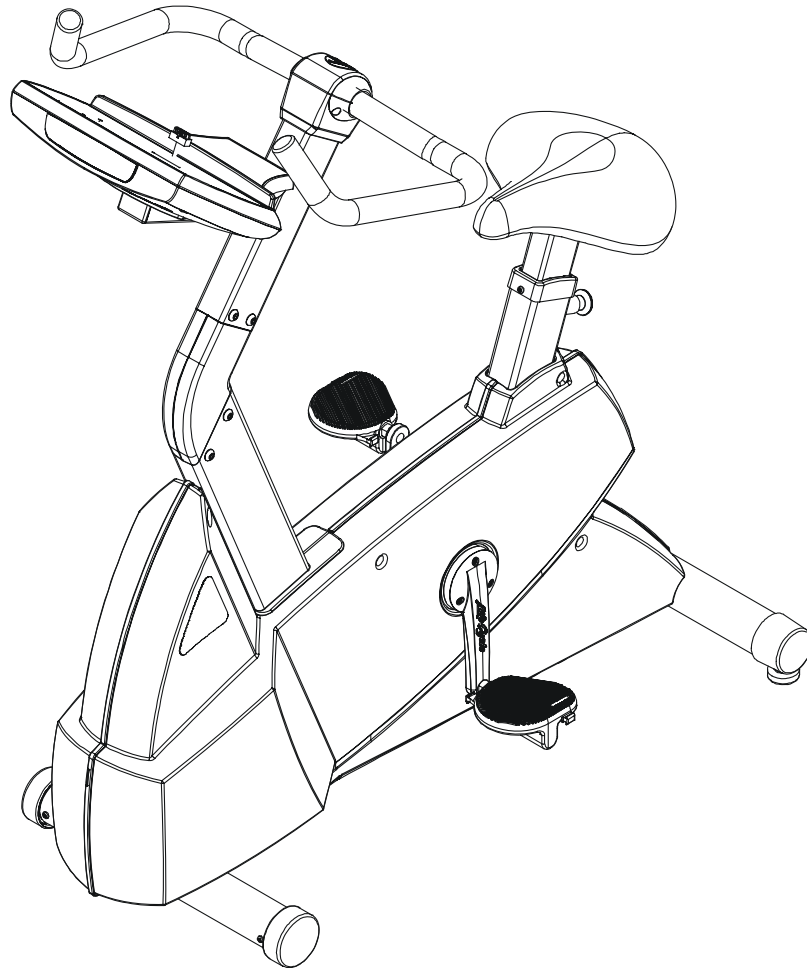

# LifeFitness

Classic Upright Bike CLSC-XXXX-01

Customer Support Services  
**PARTS MANUAL** rev 09 Apr 2008

Miscellaneous .....	3
Console Components.....	4
Console Mounting Screws and Polar Covers .....	5
Alternator w/Pulley .....	6
Crankshaft and Bearing Assembly .....	7
Intermediate Shaft and Bearing Assembly .....	8
Seat Latch Assembly .....	9
Seat Post Assembly.....	10
Seat Post Shrouds .....	11
Idler Bracket Assembly .....	12
Console Support Assembly .....	13
Left Side Shroud and Crank Arm .....	14
Right Side Shroud and Crank Arm.....	15
PCB Mounting Bracket Assembly .....	16
Front Wheels .....	17
Resistor Assembly .....	18
Handlebar Assembly .....	19
Belts .....	20
Cables .....	21

Description	Part No.
OPERATION MANUAL	M051-00K63-A263
HARDWARE BAG	GK63-00002-0044
NETWORK C-SAFE KIT	GK63-00002-0003
POWER OPTION KIT - 120V	GK63-00002-0005
POWER OPTION KIT - 220/50 UK	GK63-00002-0039
POWER OPTION KIT - 240V+ AUS	GK63-00002-0040
POWER OPTION KIT - 220/50	GK63-00002-0041
TOUCH UP PAINT: SPRAY CAN .5 OZ BOTTLE W/APPLICATOR .33 OZ PEN	0017-00008-0204 0017-00008-0205 0017-00008-0206
SERVICE MANUAL	M051-00K63-A009

Alternator w/Pulley  
Ak63-00093-0000

CLASSIC UPRIGHT BIKE  
Crankshaft and Bearing Assembly

CLSC-0XXX-01  
S/N CLU100000 and up

Intermediate Shaft and  
Bearing Assembly Kit  
GK63-00002-0007

Retaining Ring  
0017-00100-0242